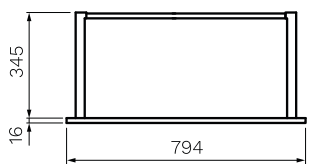

Twenty 800 Wall Mounted Cabinet with Left Bowl Top

Product Code: TW-800L-XX (NTH), TW-801L-XX (1TH)

(see colour codes below)

The Twenty collection is a range for all contemporary designer-friendly bathrooms. With perimeters that elegantly frame the basin tops and sleek lines driving the design from conception to execution, the Twenty collection is a series of pieces that can serve as distinctive feature objects in a bathroom.

Twenty tops available in:
Left and Right bowl variations

TOP DRAWER

LOWER DRAWER

- Colour & Finish** — Sahara (SH), Tabacco (TA), Moka (MK), Sand Plus (SP)
- Material** — Multi-Wood Premium Joinery
- Dimensions** — 810 x 460 x 605mm
- Doors / Drawers** — 2 Drawers
- Tap Holes** — 0, 1
- Overflow** — Integrated
- Basin** — Italian Made Ceramic Basin Top
- Waste Outlet** — 32mm Universal Plug & Waste to be ordered separately (TA3240 or TA4032)
- Features** — Soft-Close Function, Finger-pull handle
- Internal** — Matching Laminate Timber Surface Finish
- Warranty** — 10 Years (Conditions Apply)

PARISI

Note: Dimensions are in millimetres and nominal. They can vary according to material and manufacturing tolerances. Exact dimensions should be determined by measuring actual product. PARISI reserves the right to vary specifications without notice.