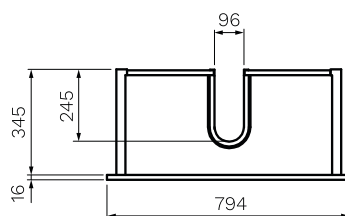

Twenty 800 Wall Mounted Cabinet with Left Bowl Top

Product Code: TW-800L-XX (NTH), TW-801L-XX (1TH)

(see colour codes below)

The Twenty collection is a range for all contemporary designer-friendly bathrooms. With perimeters that elegantly frame the basin tops and sleek lines driving the design from conception to execution, the Twenty collection is a series of pieces that can serve as distinctive feature objects in a bathroom.

Twenty tops available in:
Left and Right bowl variations

TOP DRAWER

LOWER DRAWER

- Colour & Finish** — Sahara (SH), Tabacco (TA), Moka (MK), Sand Plus (SP)
- Material** — Multi-Wood Premium Joinery
- Dimensions** — 810 x 460 x 605mm
- Doors / Drawers** — 2 Drawers
- Tap Holes** — 0, 1
- Overflow** — Integrated
- Basin** — Italian Made Ceramic Basin Top
- Waste Outlet** — 32mm Universal Plug & Waste to be ordered separately (TA3240 or TA4032)
- Features** — Soft-Close Function, Finger-pull handle
- Internal** — Matching Laminate Timber Surface Finish
- Warranty** — 10 Years (Conditions Apply)

PARISI

Note: Dimensions are in millimetres and nominal. They can vary according to material and manufacturing tolerances. Exact dimensions should be determined by measuring actual product. PARISI reserves the right to vary specifications without notice.