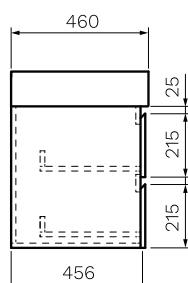

Twenty 800 Wall Mounted Cabinet with Left Bowl Top

Product Code: TW-800L-XX (NTH), TW-801L-XX (1TH)

(see colour codes below)

The Twenty collection is a range for all contemporary designer-friendly bathrooms. With perimeters that elegantly frame the basin tops and sleek lines driving the design from conception to execution, the Twenty collection is a series of pieces that can serve as distinctive feature objects in a bathroom.

Twenty tops available in:
Left and Right bowl variations

TOP DRAWER

LOWER DRAWER

- Colour & Finish** — Sahara (SH), Tabacco (TA), Moka (MK), Sand Plus (SP)
- Material** — Multi-Wood Premium Joinery
- Dimensions** — 810 x 460 x 605mm
- Doors / Drawers** — 2 Drawers
- Tap Holes** — 0, 1
- Overflow** — Integrated
- Basin** — Italian Made Ceramic Basin Top
- Waste Outlet** — 32mm Universal Plug & Waste to be ordered separately (TA3240 or TA4032)
- Features** — Soft-Close Function, Finger-pull handle
- Internal** — Matching Laminate Timber Surface Finish
- Warranty** — 10 Years (Conditions Apply)

PARISI

Note: Dimensions are in millimetres and nominal. They can vary according to material and manufacturing tolerances. Exact dimensions should be determined by measuring actual product. PARISI reserves the right to vary specifications without notice.