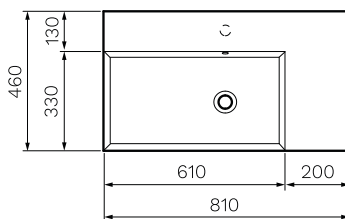

Twenty 800 Wall Mounted Cabinet with Left Bowl Top

Product Code: TW-800L-XX (NTH), TW-801L-XX (1TH)

(see colour codes below)

The Twenty collection is a range for all contemporary designer-friendly bathrooms. With perimeters that elegantly frame the basin tops and sleek lines driving the design from conception to execution, the Twenty collection is a series of pieces that can serve as distinctive feature objects in a bathroom.

Twenty tops available in:
Left and Right bowl variations

TOP DRAWER

LOWER DRAWER

- Colour & Finish** — Sahara (SH), Tabacco (TA), Moka (MK), Sand Plus (SP)
- Material** — Multi-Wood Premium Joinery
- Dimensions** — 810 x 460 x 605mm
- Doors / Drawers** — 2 Drawers
- Tap Holes** — 0, 1
- Overflow** — Integrated
- Basin** — Italian Made Ceramic Basin Top
- Waste Outlet** — 32mm Universal Plug & Waste to be ordered separately (TA3240 or TA4032)
- Features** — Soft-Close Function, Finger-pull handle
- Internal** — Matching Laminate Timber Surface Finish
- Warranty** — 10 Years (Conditions Apply)

PARISI

Note: Dimensions are in millimetres and nominal. They can vary according to material and manufacturing tolerances. Exact dimensions should be determined by measuring actual product. PARISI reserves the right to vary specifications without notice.